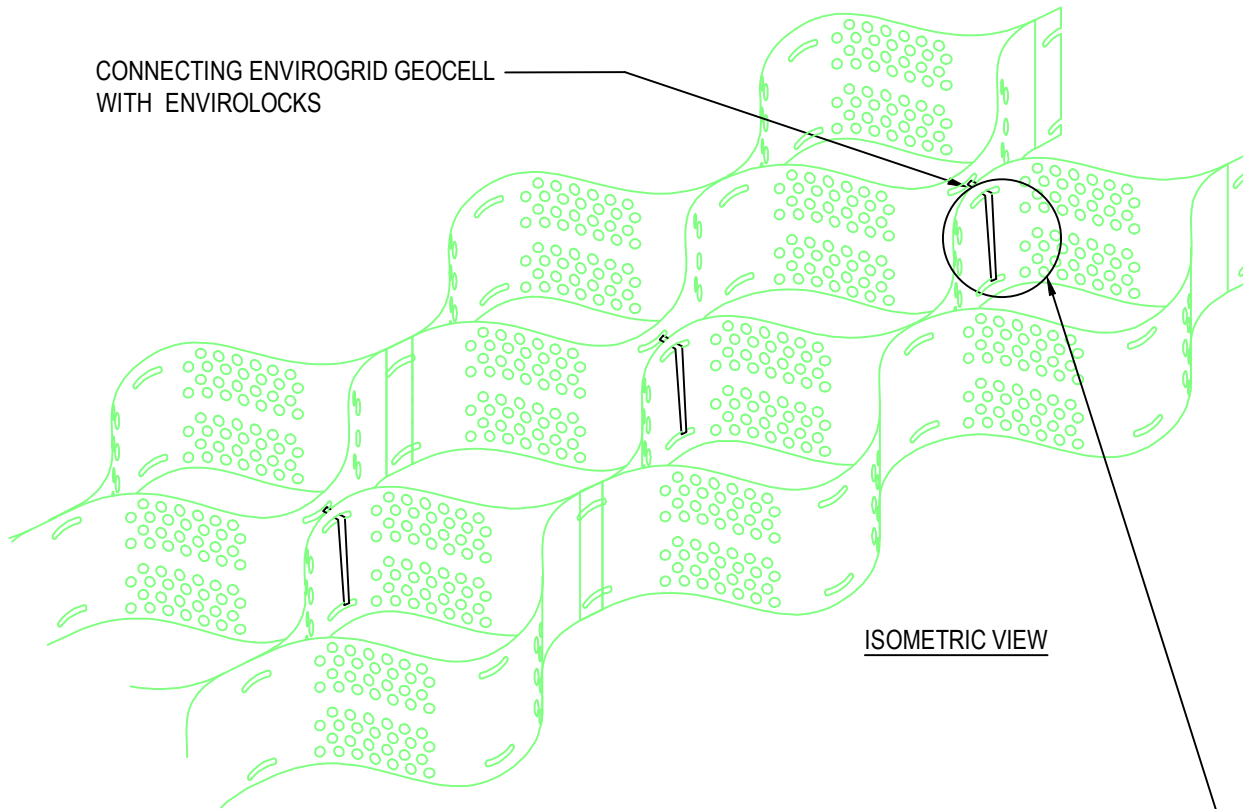

CONNECTING ENVIROGRID GEOCELL
WITH ENVIROLOCKS

ISOMETRIC VIEW

PLAN VIEW

ENVIROLOCK CONNECTION DETAIL

GEO PRODUCTS, LLC
12626 N.HOUSTON
ROSSLYN
HOUSTON, TX 77086
PHONE: (281) 820-5493
FAX: (281) 820-5499
www.geoproducts.org

NOTES:

1. CONNECTIONS TO BE MADE WITH ENVIROLOCKS.
2. DESIGN & INSTALLATION TO BE COMPLETED IN ACCORDANCE WITH PROJECT SPECIFICATIONS AND INSTALLATION INSTRUCTIONS.
3. ENVIROGRID GEOCELL IS MADE IN THE USA

REV. -	
DRAWN BY	MWJ
DATE	10/19/2020
SCALE	NO SCALE